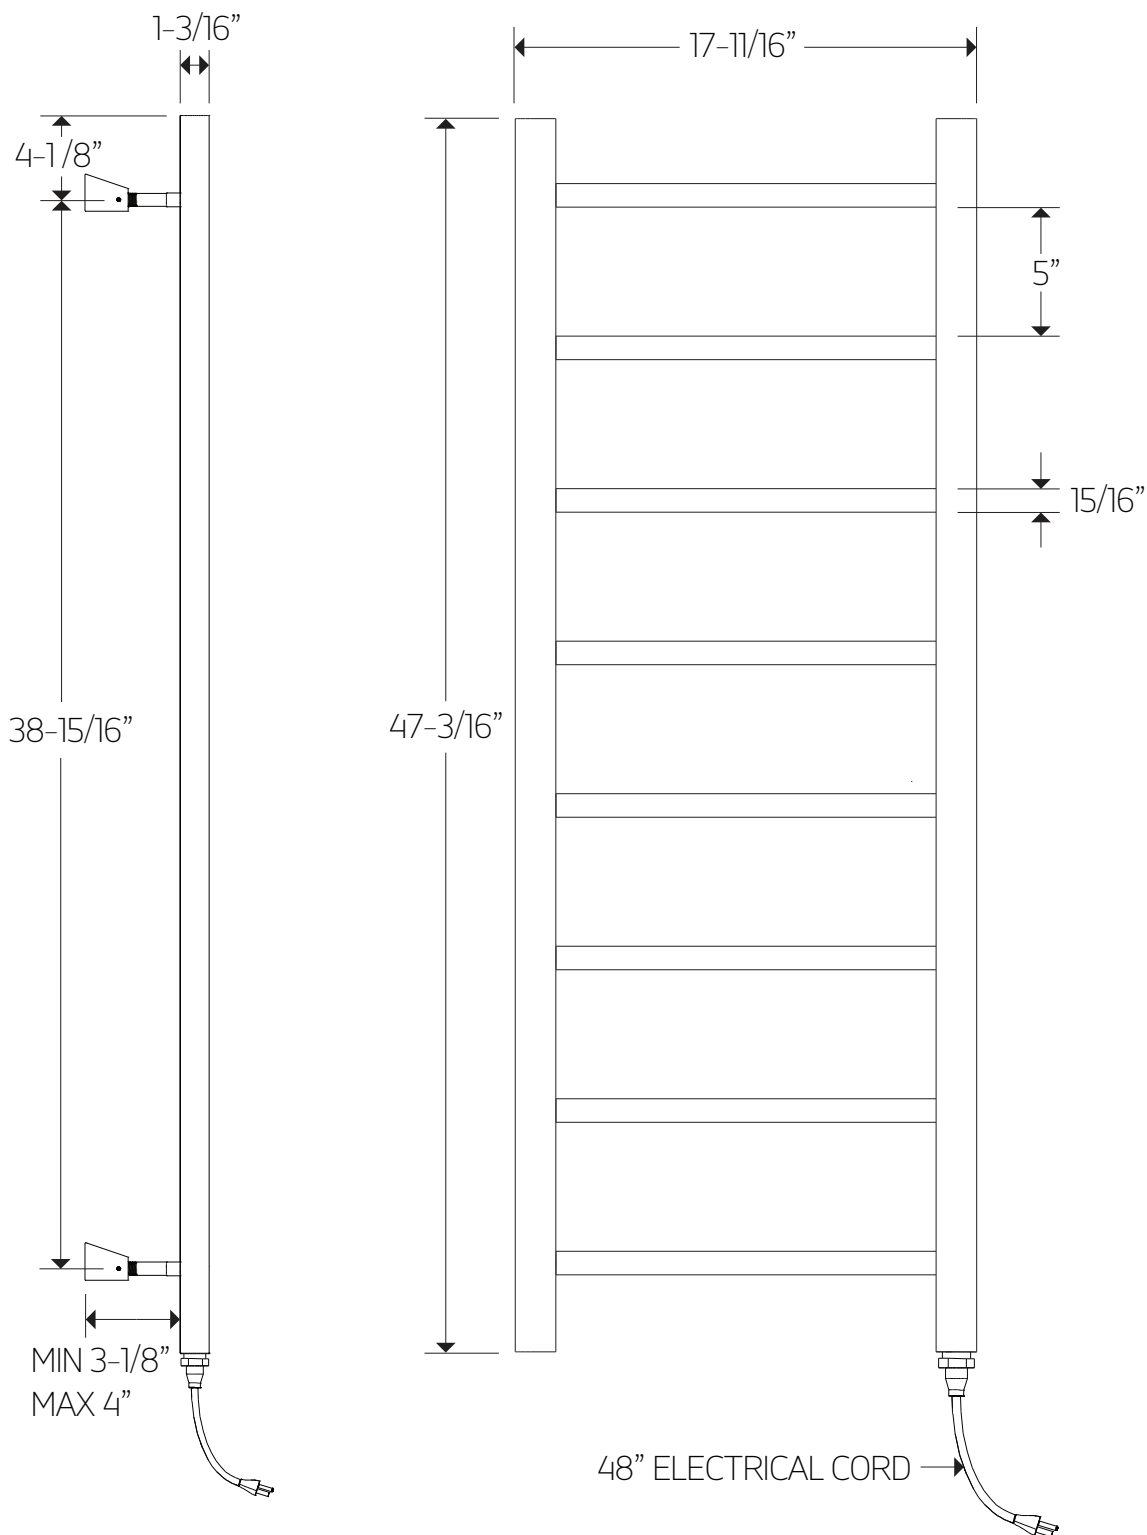

## TECHNICAL DATA SHEET

ryton towel warmer,  
plug-in

### REQUIREMENTS

The towel warmer must be installed so that the Element is at the bottom.